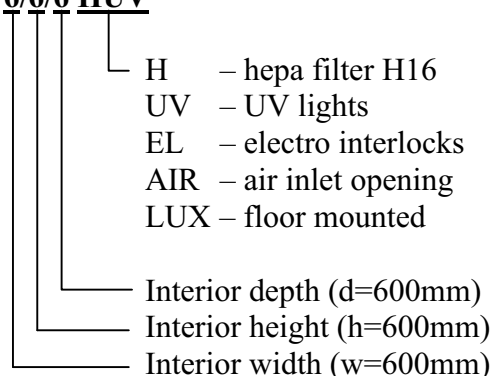

How to order PASS-BOX:

Characterization:

PB 6/6/6 HUV

1. Ordinary Pass-box and EL type

PB w/h/d (PB 6/6/6)

Interior dimensions:

w ...width (600mm)

h ...height (600mm)

d ...depth (600mm)

Exterior dimensions:

W=w+100mm (700mm)

H=h+100mm (700mm)

D=d+130mm (730mm)

2. Pass-box typ: UV

PB w/h/d UV (PB 6/6/6 UV)

Interior dimensions:

w ...width (600mm)

h ...height (600mm)

d ...depth (600mm)

Exterior dimensions:

W=w+100mm (700mm)

H=h+200mm (800mm)

D=d+130mm (730mm)

3. Pass-box type: H, HUV,

PB w/h/d HUV (PB 6/6/6 HUV)

Interior dimensions:

w ...width (600mm)

h ...height (600mm)

d ...depth (600mm)

Exterior dimensions:

W=w+150mm (750mm)

H=h+370mm (970mm)

D=d+130mm (730mm)

4. Pass-box type: LUX

PB w/h/d HLUX (PB 6/6/6 HLUX)

Interior dimensions:

w ...width (600mm)

h ...height (600mm)

d ...depth (600mm)

Exterior dimensions:

W=w+150mm (750mm)

H=h+320mm (920mm)

D=d+130mm (730mm)