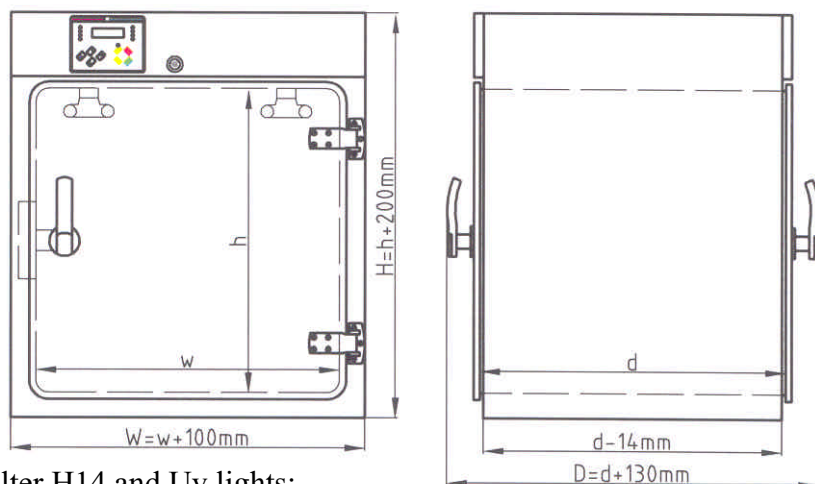

w ...width (600mm)

h ...height (600mm)

d ...depth (600mm)

Exterior dimensions:

W=w+100mm (700mm)

H=h+200mm (800mm)

D=d+130mm (730mm)

3. Pass-box type: H, HUV,

PB w/h/d HUV (PB 6/6/6 HUV)

Interior dimensions:

w ...width (600mm)

h ...height (600mm)

d ...depth (600mm)

Exterior dimensions:

W=w+150mm (750mm)

H=h+370mm (970mm)

D=d+130mm (730mm)

4. Pass-box type: LUX

PB w/h/d HLUX (PB 6/6/6 HLUX)

Interior dimensions:

w ...width (600mm)

h ...height (600mm)

d ...depth (600mm)

Exterior dimensions:

W=w+150mm (750mm)

H=h+320mm (920mm)

D=d+130mm (730mm)

Pass box design:

1. Ordinary Pass-box:

2. Pass-box with UV Lights:

3. Pass box with Hepa filter H14 and Uv lights: