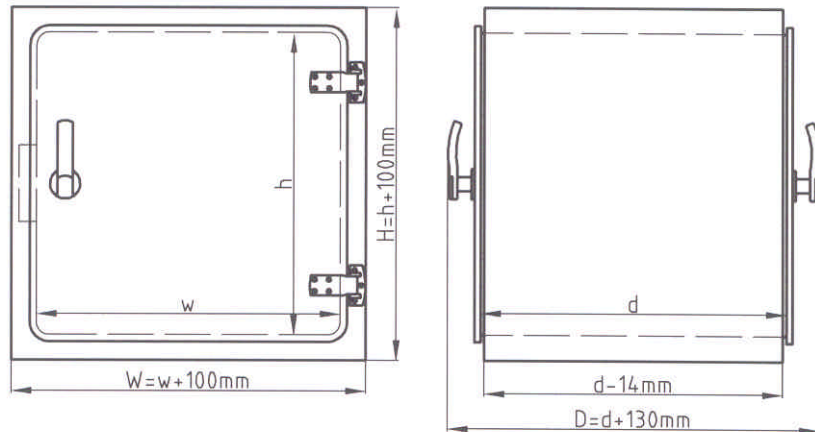

w ...width (600mm)

h ...height (600mm)

d ...depth (600mm)

Exterior dimensions:

W=w+100mm (700mm)

H=h+200mm (800mm)

D=d+130mm (730mm)

3. Pass-box type: H, HUV,

PB w/h/d HUV (PB 6/6/6 HUV)

Interior dimensions:

w ...width (600mm)

h ...height (600mm)

d ...depth (600mm)

Exterior dimensions:

W=w+150mm (750mm)

H=h+370mm (970mm)

D=d+130mm (730mm)

4. Pass-box type: LUX

PB w/h/d HLUX (PB 6/6/6 HLUX)

Interior dimensions:

w ...width (600mm)

h ...height (600mm)

d ...depth (600mm)

Exterior dimensions:

W=w+150mm (750mm)

H=h+320mm (920mm)

D=d+130mm (730mm)

Pass box design:

1. Ordinary Pass-box:

2. Pass-box with UV Lights:

3. Pass box with Hepa filter H14 and Uv lights: